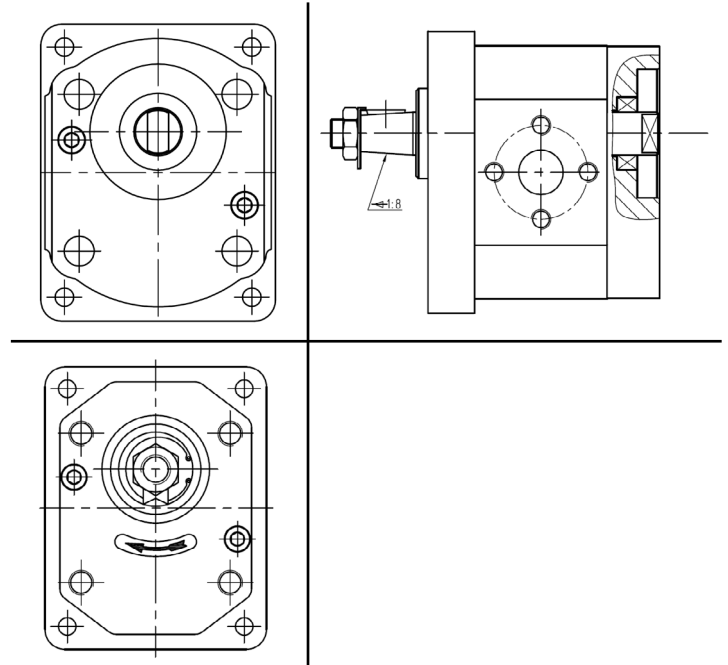

VNKBMF - FINAL PUMP

HOW TO ORDER

Multiple pump	Group	Size	Inlet port *	Outlet port *	Rotation	Standard Version
---------------	-------	------	--------------	---------------	----------	------------------

VNKBMF	3	→ 25		
	2	→ 4 30		
	1	1.1	6	33
		1.3	8	39
		1.6	10	46
		1.8	12	50
		2.1	14	55
		2.7	16	63
		3.2	18	70
		3.7	20	80
		4.2	23	90
		5	25	
		5.8	30	
		7		
8				

C	Clockwise	S
A	Counter clockwise	H
		J
		W
		R

* see specifications of ports in pages 45, 46.

PORTS

3838

INLET	OUTLET
A	a
G3/8	G3/8

3030

INLET			OUTLET		
A	B	C	a	b	c
30	12	M6	30	12	M6

3030R

INLET			OUTLET		
A	B	C	a	b	c
30	12	M6	30	12	M6