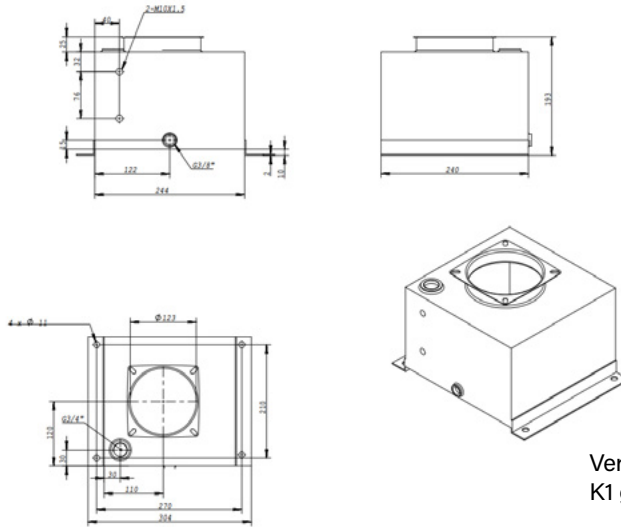

**METALIC TANK VERTICAL / HORIZONTAL
WITH LEVEL, SQUARE/ RECTANGULAR BODY,
GROUP K1 VINCKE**

VNKPP030501

Vertical Tank 7L,
K1 group w/level

Reference	Mounting	Ø D (mm)	L (mm)	B (mm)	H (mm)	E (mm)	Vol. (L)
VNKPP030501	Vertical	123	240	240	160	10	7