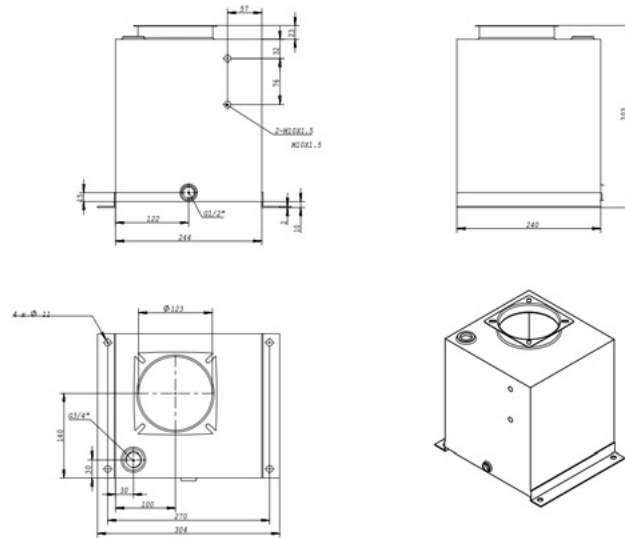

**METALIC TANK VERTICAL / HORIZONTAL
WITH LEVEL, SQUARE/ RECTANGULAR BODY,
GROUP K1 VINCKE**

VNKPP030502

 Vertical Square Tank 15L,
K1 group w/level

Reference	Mounting	Ø D (mm)	L (mm)	B (mm)	H (mm)	E (mm)	Vol. (L)
VNKPP030502	Vertical	123	245	240	295	10	15