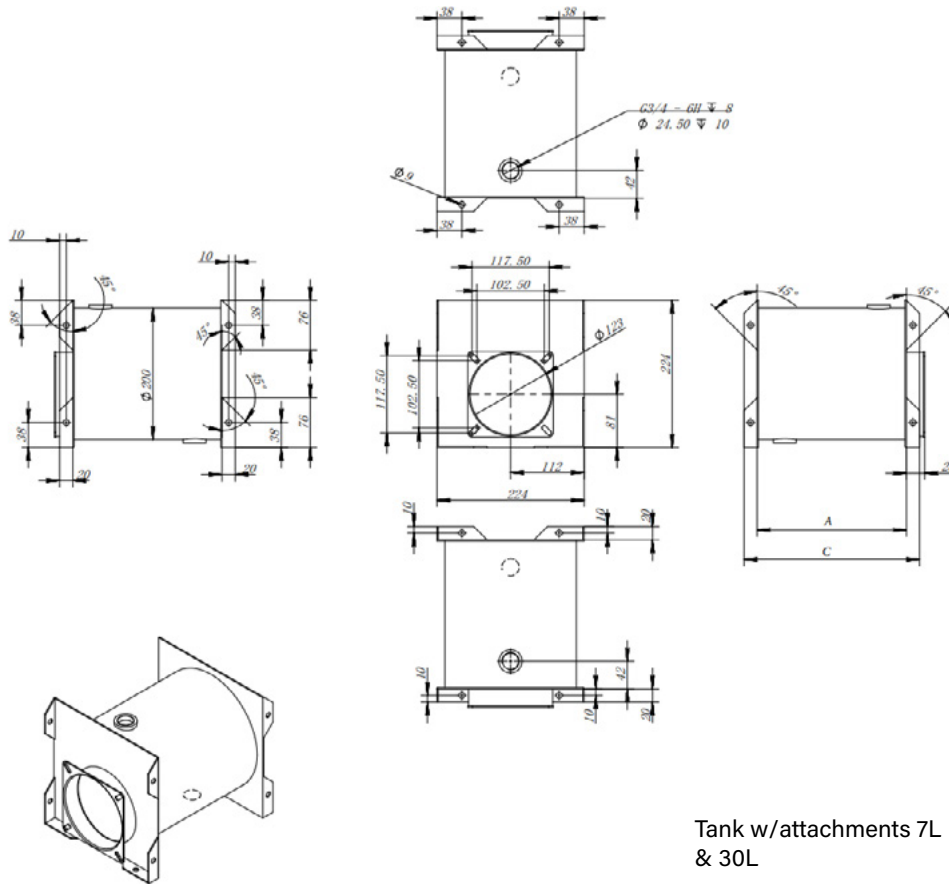

**METALIC TANK VERTICAL / HORIZONTAL
WITH LEVEL, SQUARE/ RECTANGULAR BODY,
GROUP K1 VINCKE**

VNKPP030550 & VNKPP030551

Tank w/attachments 7L
& 30L

Reference	Mounting	\varnothing D (mm)	A (mm)	Holes C (mm)	Vol (L)
VNKPP030550	Horizontal	123	227	267	7
VNKPP030551	Horizontal	123	324	364	10