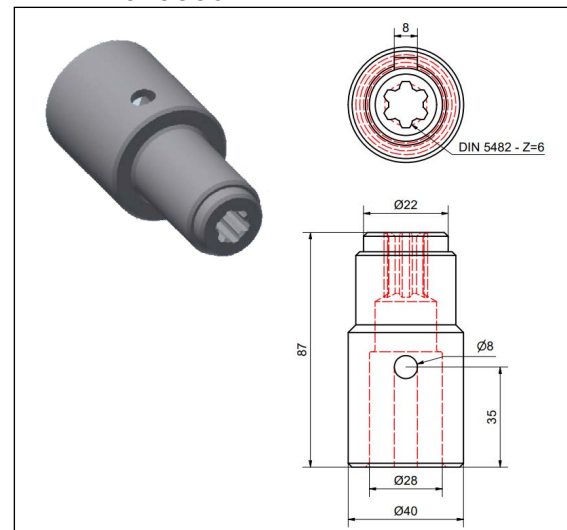

**Couplings Splined group K1**

VNKPP070506

VNKPP070507

VNKPP070508

VNKPP070509

**COUPLING SPLINED GROUP K1**

Reference	Type	Range
VNKPP070506	T-71 AC	0.33...0.5 CV
VNKPP070507	T-80 AC	0.75...1 CV
VNKPP070508	T-90 AC	1.5...2CV
VNKPP070509	T-100...T-112 AC	3...5.5 CV