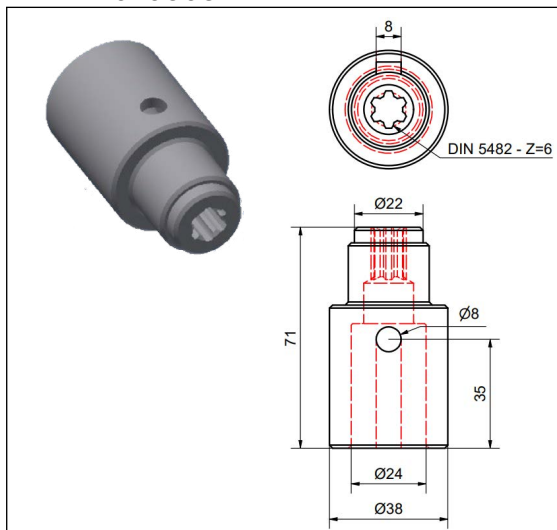

**Couplings Splined group K1**

VNKPP070506

VNKPP070507

VNKPP070508

VNKPP070509

**COUPLING SPLINED GROUP K1**

Reference	Type	Range
VNKPP070506	T-71 AC	0.33...0.5 CV
VNKPP070507	T-80 AC	0.75...1 CV
VNKPP070508	T-90 AC	1.5...2CV
VNKPP070509	T-100...T-112 AC	3...5.5 CV