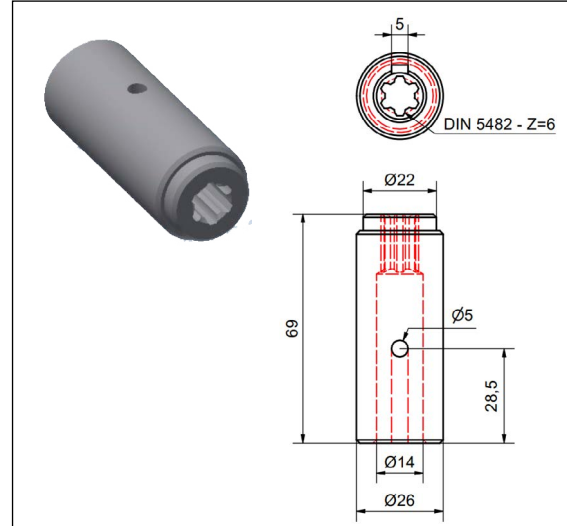

**Couplings Splined group K1**

VNKPP070506

VNKPP070507

VNKPP070508

VNKPP070509

**COUPLING SPLINED GROUP K1**

Reference	Type	Range
VNKPP070506	T-71 AC	0.33...0.5 CV
VNKPP070507	T-80 AC	0.75...1 CV
VNKPP070508	T-90 AC	1.5...2CV
VNKPP070509	T-100...T-112 AC	3...5.5 CV