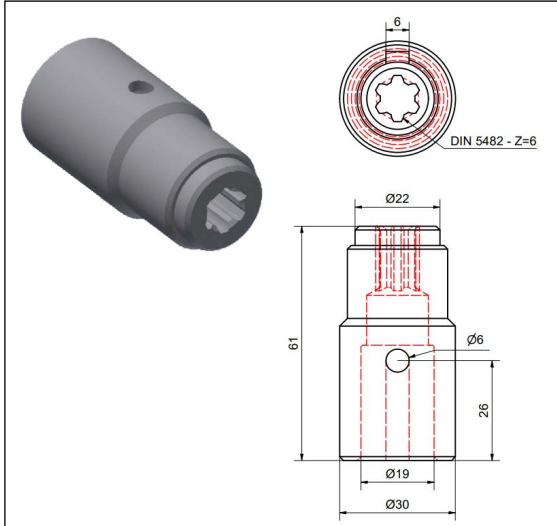

**Couplings Splined group K1**

VNKPP070506

VNKPP070507

VNKPP070508

VNKPP070509

**COUPLING SPLINED GROUP K1**

Reference	Type	Range
VNKPP070506	T-71 AC	0.33...0.5 CV
VNKPP070507	T-80 AC	0.75...1 CV
VNKPP070508	T-90 AC	1.5...2CV
VNKPP070509	T-100...T-112 AC	3...5.5 CV