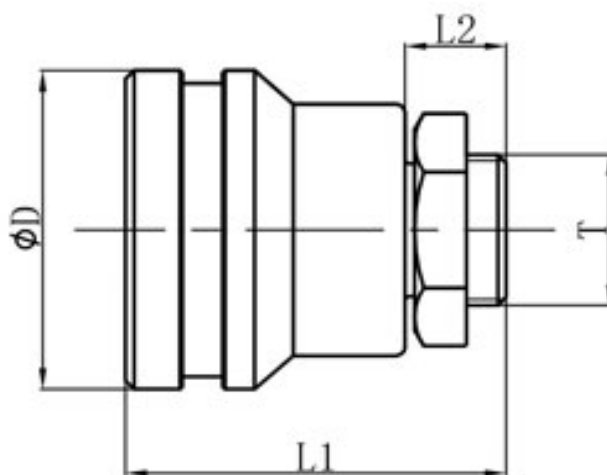

TECHNICAL DATA

VSA PARKING

For males VSA, VSA-PC.	12,5
Body Size: 1/2"	1/2"
Body materials:	Steel
Seals materials:	Standard Nitrile (Buna-N)
Working temperature:	-20° C + 100° C. Others on request

Type	ISO Ø	L1	L2	ØD	T
VSA-PARKING 12	12,5	44,5	12	38	M18x150

ISO Ø	Automatic Dust Cap	Colour	Material
12,5	NCA-08F	Red, Yellow, Black	Nylon